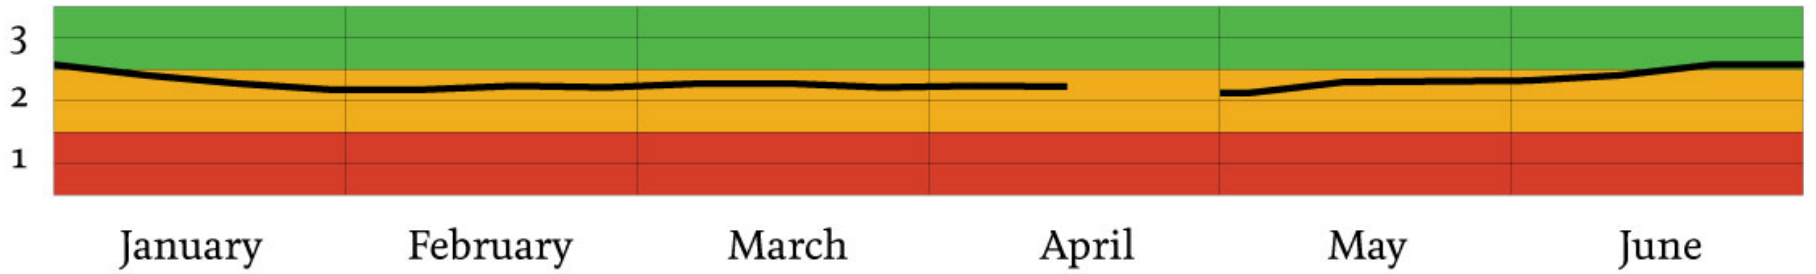

# January

s

m

t

w

t

f

s

# Weight

-20 mm

-11 mm

+31 mm

-0 mm

+4 mm

+46 mm

January